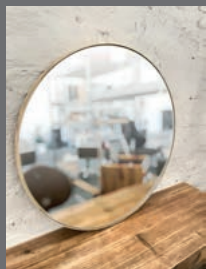

Made in Germany

HNC
MOBELN-KÄSTERN,
ZUSÄTZLICHE PRODUKTE

MIRROR **SANIDA ROUND**

Description:

The Sanida mirrors perfectly complement our Sanida styling and washing unit, but also cut a great figure individually or in combination with other pieces of furniture!

The frame is handmade from reclaimed wood. The mirror is embedded in it. Due to the narrow frame and shadow gap, its appearance is unobtrusive. Only the side view reveals the whole old wood character. Two hidden suspension points ensure a good hold.