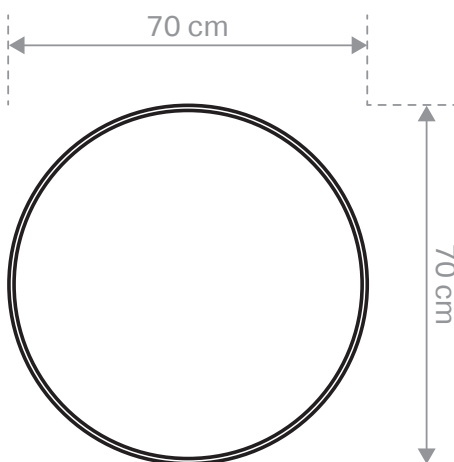

Made in Germany

HNC
MOBELN-KÄSTERN,
ZUSÄTZLICHE PRODUKTE

MIRROR **SANIDA ROUND**

Description:

The Sanida mirrors perfectly complement our Sanida styling and washing unit, but also cut a great figure individually or in combination with other pieces of furniture!

The frame is handmade from reclaimed wood. The mirror is embedded in it. Due to the narrow frame and shadow gap, its appearance is unobtrusive. Only the side view reveals the whole old wood character. Two hidden suspension points ensure a good hold.

A002625 round, ø 70 cm

Technical specifications:

Scan the QR
code for further
information on our
website!