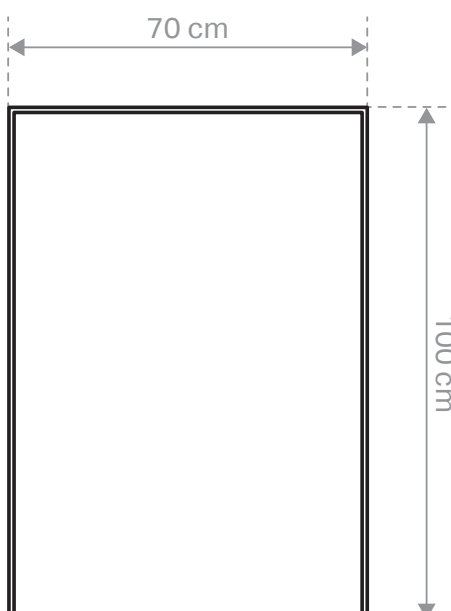

Technical specifications:

Scan the QR
code for further
information on our
website!