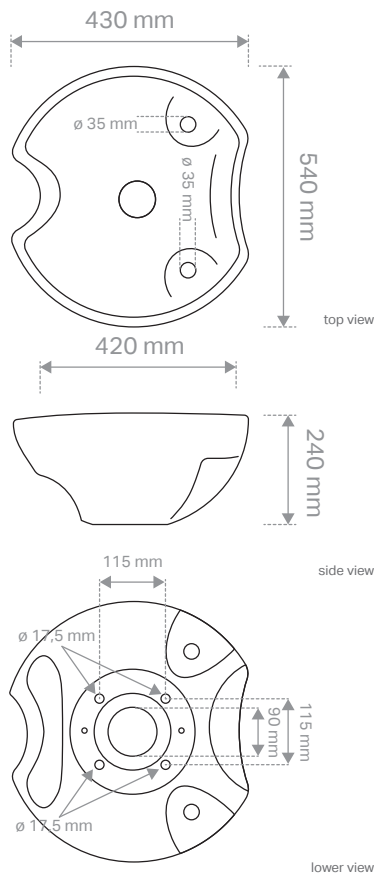

Made in Europe

Mixer tap and neck pillow not included

SHAMPOO-BASIN
BOWL

Description:

- /// compact and clear design
- /// made of ceramic
- /// low maintenance
- /// can be tilted
- /// mountable on worktops, etc.

The Bowl backwash basin has an extremely compact and clear design. The round shape makes it look modern and timeless.

The basin is made of easy-care ceramic. The scope of delivery includes the basin, the drain hose and the tilting mechanism for mounting on worktops, etc. The mixer tap can be ordered separately. The pool is tiltable.

- A004074 Basin white
- A004075 Basin black

Scan the QR code for further information on our website!

Technical specifications:

back view

top view