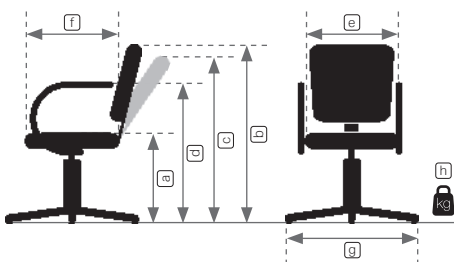

Technical specifications:

	BASIS GL	BASIS RS	EDGY GL	EDGY RS	CUBE	ROUND	STARFISH
A Seat height:	40 - 60 cm	40 - 60 cm	38 - 58 cm	39 - 59 cm	40 - 60 cm	40 - 60 cm	40 - 60 cm
B Backrest height:	79 - 99 cm	79 - 99 cm	77 - 97 cm	78 - 98 cm	79 - 99 cm	79 - 99 cm	79 - 99 cm
C Height max. recline*:	74 - 94 cm	74 - 94 cm	72 - 92 cm	73 - 93 cm	74 - 94 cm	74 - 94 cm	74 - 94 cm
D Armrest height:	71 - 91 cm	75 - 95 cm	69 - 89 cm	74 - 94 cm	69 - 89 cm	69 - 89 cm	70 - 90 cm
E Seat width:	52 cm	52 cm	52 cm	52 cm	52 cm	52 cm	52 cm
F Seat depth:	57 cm	57 cm	57 cm	57 cm	57 cm	57 cm	57 cm
G Width base:	ø 64 cm	ø 64 cm	ø 64 cm	ø 25 cm	48,5 x 48,5 cm	ø 55 cm	ø 55 cm
H Weight:	≈ 23 kg	≈ 25 kg	≈ 23 kg	≈ 25 kg	≈ 44 kg	≈ 39 kg	≈ 30 kg

Scan the QR code for further information on our website!