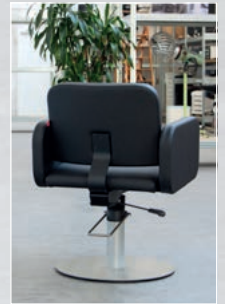

Description:

- /// slim fully upholstered design
- /// rounded, cubic shape
- /// high seating comfort
- /// easy to clean
- /// fixed or tiltable backrest
- /// optional headrest
- /// can be combined with all chair bases

The ideal union of round and square is Sylt. In a modern full cushioning, you'll be glad to sit down in it.

The cushioning is both comfortable and firm. The shape is slim and dynamic. Due to the many upholstery areas, there are no limits to the individual design. Optimized for particularly easy cleaning.